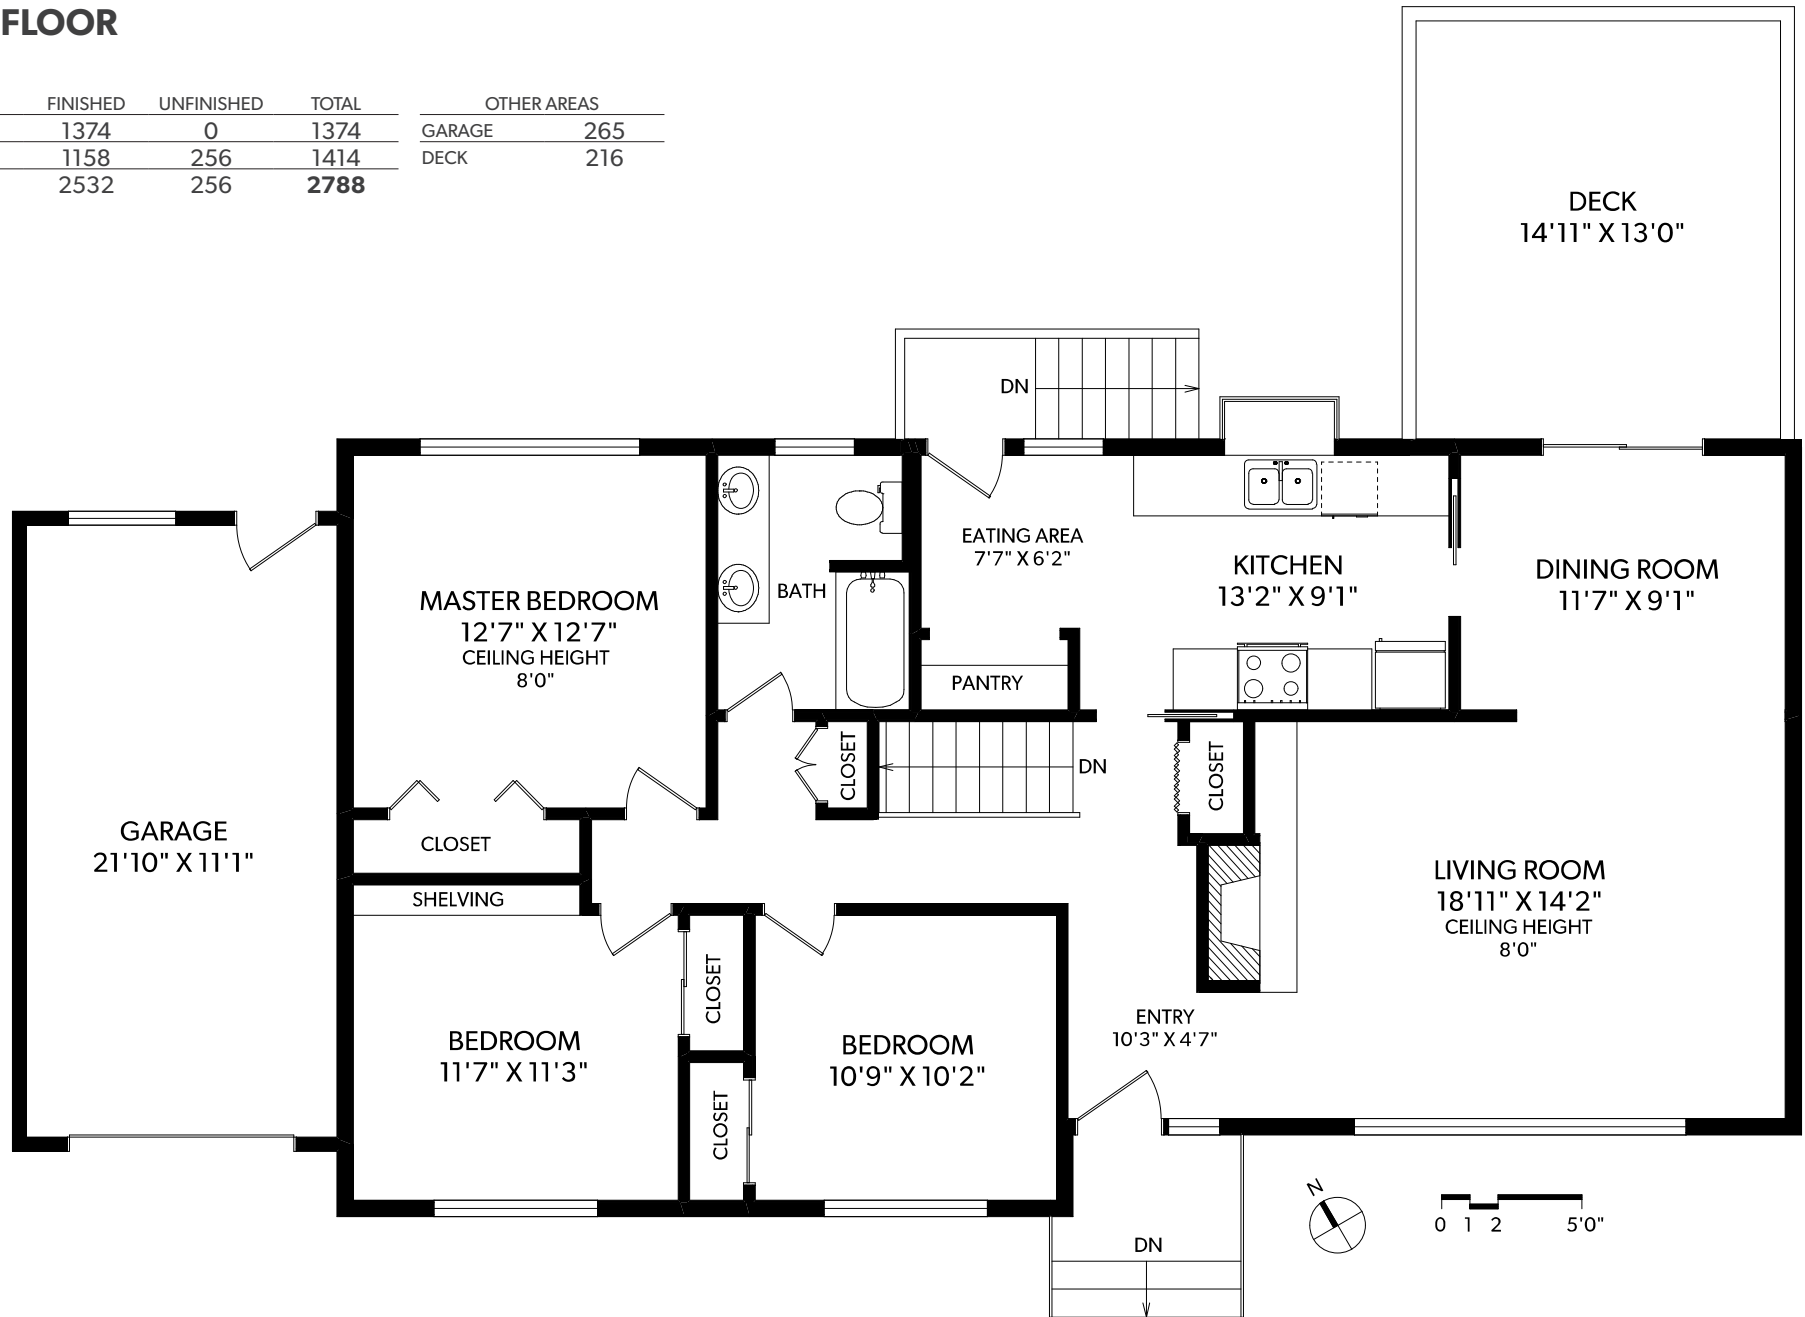

MAIN FLOOR

FLOOR	FINISHED	UNFINISHED	TOTAL	OTHER AREAS	
MAIN	1374	0	1374	GARAGE	265
LOWER	1158	256	1414	DECK	216
TOTAL	2532	256	2788		

2090 RENFREW ROAD

DOCUMENT PREPARED FOR THE EXCLUSIVE USE OF

BOBBY ROSS

250-388-6998
 ORDERS@REALFOTO.CA MEASURED 06/20/2018 BY CLAY OVINGE

All information furnished regarding this property is from sources deemed reliable but no warranty or representation is made to the accuracy thereof.

LOWER FLOOR

FLOOR	FINISHED	UNFINISHED	TOTAL	OTHER AREAS	
MAIN	1374	0	1374	GARAGE	265
LOWER	1158	256	1414	DECK	216
TOTAL	2532	256	2788		

REAL FOTO **2090 RENFREW ROAD**
 DOCUMENT PREPARED FOR THE EXCLUSIVE USE OF
BOBBY ROSS